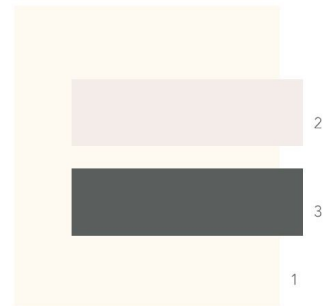

Exterior Color Selections

Scheme One

- | | | |
|-----------|----------------|---------|
| 1. Body | Magnetic Gray | SW 7058 |
| 2. Trim | Spare White | SW 6203 |
| 3. Accent | Van Dyke Brown | SW 7041 |

Scheme Three

- | | | |
|-----------|--------------|---------|
| 1. Body | Gray Area | SW 7052 |
| 2. Trim | Alabaster | SW 7008 |
| 3. Accent | Smokey Topaz | SW 6117 |

Scheme Ten

- | | | |
|-----------|---------------|---------|
| 1. Body | Grecian Ivory | SW 7541 |
| 2. Trim | Alabaster | SW 7008 |
| 3. Accent | Attitude Gray | SW 7060 |

Scheme Eleven

- | | | |
|-----------|-------------|---------|
| 1. Body | Oyster Bay | SW 6206 |
| 2. Trim | Spare White | SW 6203 |
| 3. Accent | Smokehouse | SW 7040 |

Scheme Twelve

- | | | |
|-----------|-------------|---------|
| 1. Body | Natura | SW 7542 |
| 2. Trim | Alabaster | SW 7008 |
| 3. Accent | Caramelized | SW 9186 |

Scheme Four

- | | | |
|-----------|-----------------|---------|
| 1. Body | Escape Gray | SW 6185 |
| 2. Trim | Spare White | SW 6203 |
| 3. Accent | Enduring Bronze | SW 7055 |

Scheme Five

- | | | |
|-----------|---------------|---------|
| 1. Body | Moderne White | SW 6168 |
| 2. Trim | Alabaster | SW 7008 |
| 3. Accent | Night Owl | SW 7061 |