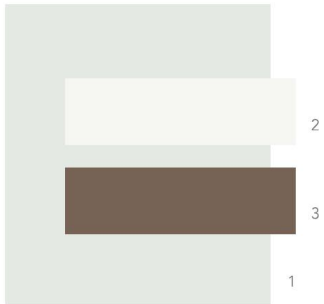

Scheme Eight

- | | | |
|-----------|-------------|---------|
| 1. Body | Silver Gray | SW 0049 |
| 2. Trim | Alabaster | SW 7008 |
| 3. Accent | Night Owl | SW 7061 |

Scheme Nine

- | | | |
|-----------|---------------|---------|
| 1. Body | Prairie Grass | SW 7546 |
| 2. Trim | Alabaster | SW 7008 |
| 3. Accent | Caramelized | SW 9186 |

Scheme Sixteen

- | | | |
|-----------|-------------|---------|
| 1. Body | Rare Gray | SW 6199 |
| 2. Trim | Spare White | SW 6203 |
| 3. Accent | Oak Creek | SW 7718 |

Scheme Seventeen

- | | | |
|-----------|--------------|---------|
| 1. Body | Spare White | SW 6203 |
| 2. Trim | Extra White | SW 7006 |
| 3. Accent | Grizzle Gray | SW 7068 |

Exterior Color Selections

Exterior Color Selections

SHERWIN-WILLIAMS.
CUSTOM COLORCARD

Scheme Nineteen
1. Body Pearl Gray SW 0052
2. Trim Extra White SW 7006
3. Accent Smokehouse SW 7040

Scheme Twenty
1. Body Jogging Path SW 7638
2. Trim Alabaster SW 7008
3. Accent Homburg Gray SW 7622

Scheme Twenty-One
1. Body Spare White SW 6203
2. Trim Extra White SW 7006
3. Accent Smokey Topaz SW 6117

Scheme Twenty-Two
1. Body Oyster Bay SW 6206
2. Trim Spare White SW 6203
3. Accent Caramelized SW 9186