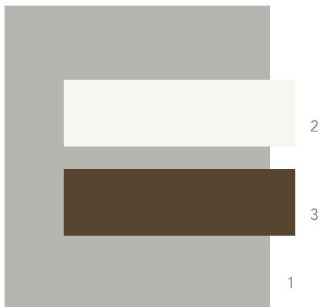

Exterior Color Selections

Scheme One

- | | | |
|-----------|----------------|---------|
| 1. Body | Magnetic Gray | SW 7058 |
| 2. Trim | Spare White | SW 6203 |
| 3. Accent | Van Dyke Brown | SW 7041 |

Scheme Three

- | | | |
|-----------|--------------|---------|
| 1. Body | Gray Area | SW 7052 |
| 2. Trim | Alabaster | SW 7008 |
| 3. Accent | Smokey Topaz | SW 6117 |

Scheme Ten

- | | | |
|-----------|---------------|---------|
| 1. Body | Grecian Ivory | SW 7541 |
| 2. Trim | Alabaster | SW 7008 |
| 3. Accent | Attitude Gray | SW 7060 |

Scheme Eleven

- | | | |
|-----------|-------------|---------|
| 1. Body | Oyster Bay | SW 6206 |
| 2. Trim | Spare White | SW 6203 |
| 3. Accent | Smokehouse | SW 7040 |

Scheme Twelve

- | | | |
|-----------|-------------|---------|
| 1. Body | Natura | SW 7542 |
| 2. Trim | Alabaster | SW 7008 |
| 3. Accent | Caramelized | SW 9186 |

Exterior Color Selections

Exterior Color Selections

SHERWIN-WILLIAMS.
CUSTOM COLORCARD

Scheme Nineteen
1. Body Pearl Gray SW 0052
2. Trim Extra White SW 7006
3. Accent Smokehouse SW 7040

Scheme Twenty
1. Body Jogging Path SW 7638
2. Trim Alabaster SW 7008
3. Accent Homburg Gray SW 7622